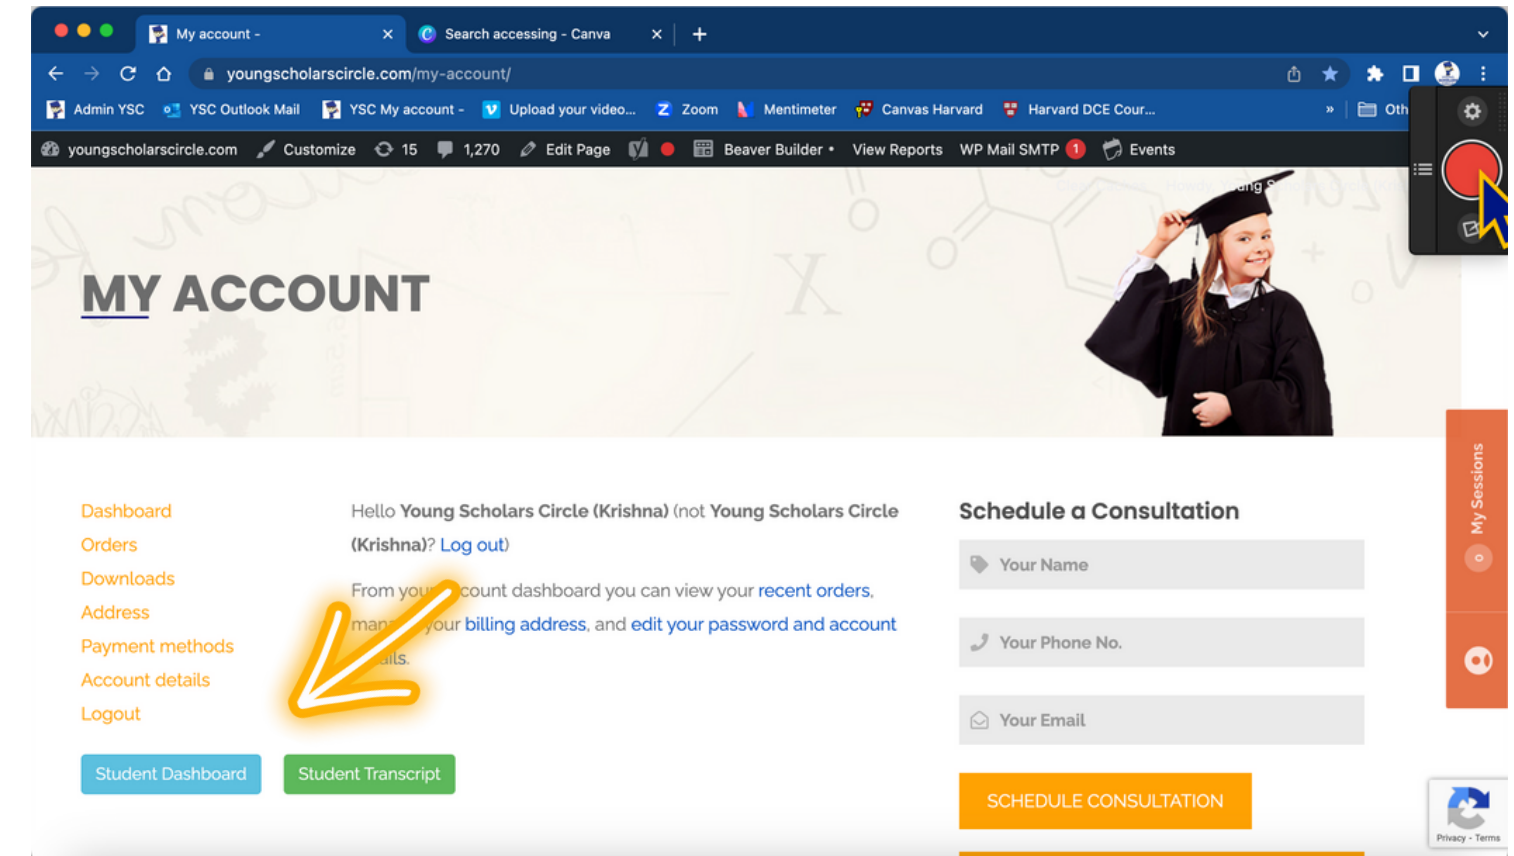

Accessing Your Bible Bee Learning Modules

1. You can go to www.YoungScholarsCircle.com and sign in using your login info.
2. Double-click on "My Account."

3. Double-click on the blue "Student Dashboard."